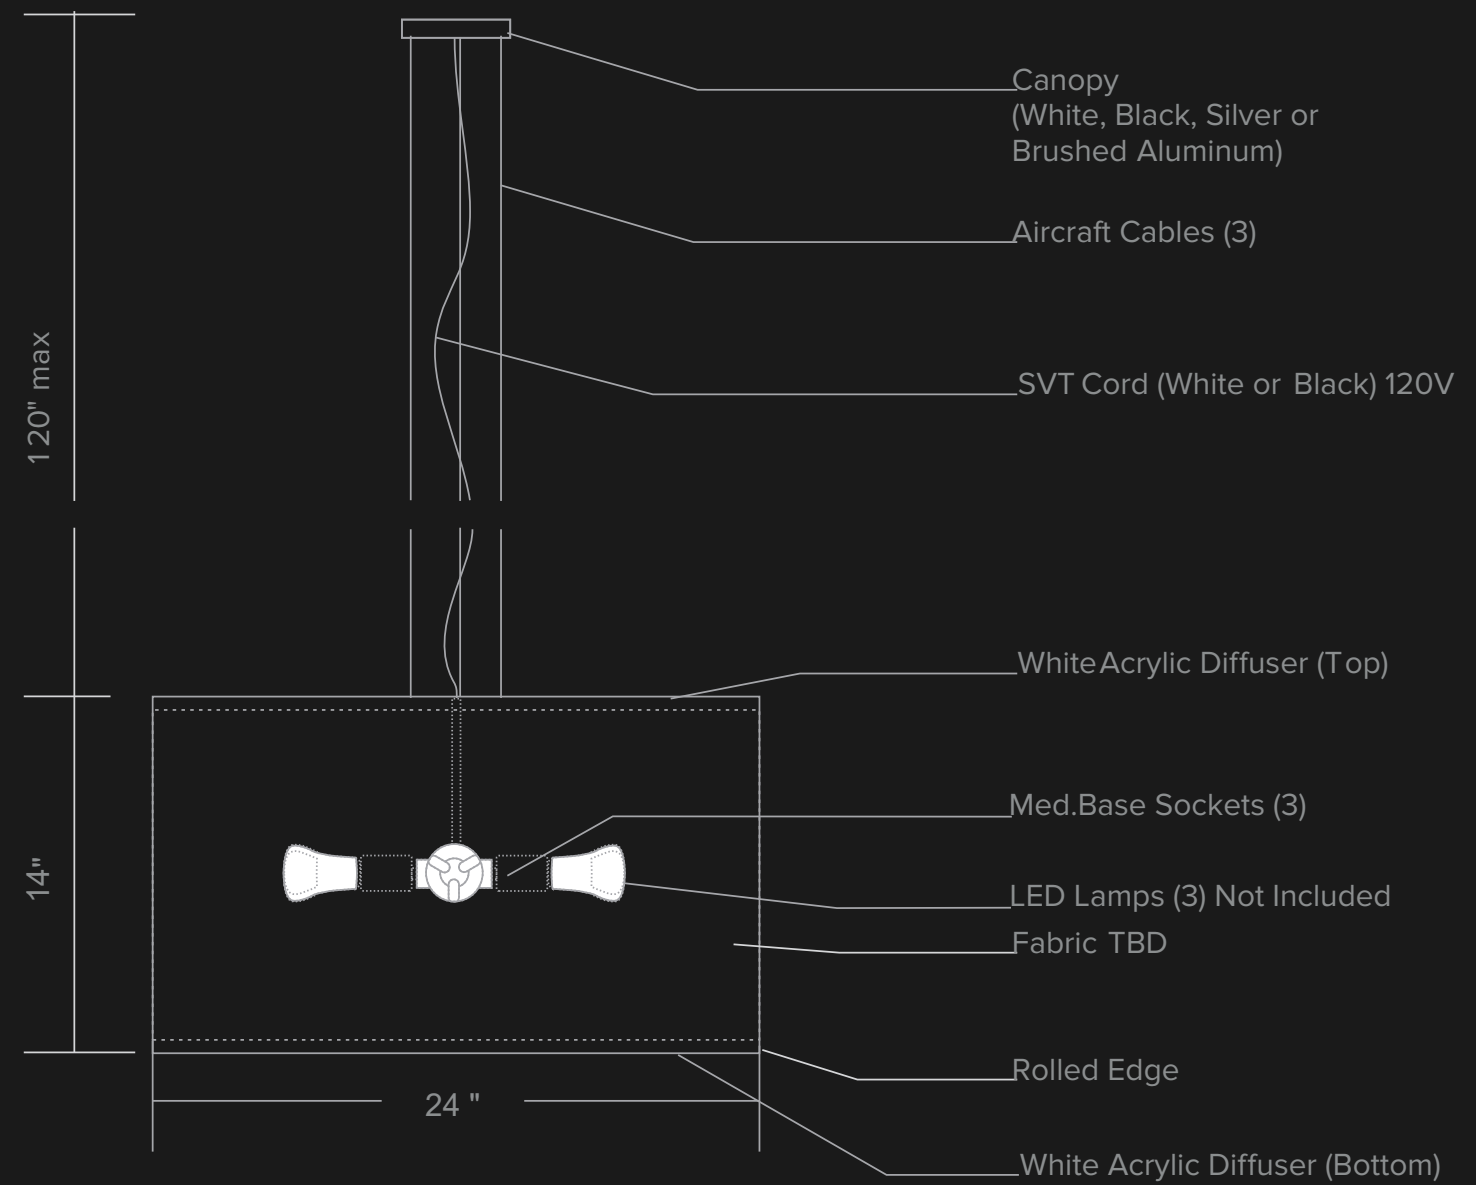

# LAMPOLITE

24 INCHES DRUM  
Incandescent or LED

Part Number/numéro de produits:  
AB-DRUM-SC-24-INC

THE FINAL PRODUCT MAY VARY SLIGHTLY  
COMPARE TO THE APPROVED TECHNICAL DRAWING

TOUS LES DESSINS DEMEURENT LA PROPRIÉTÉ DE LAMPOLITE  
ALL DRAWINGS REMAIN THE PROPERTY OF LAMPOLITE

Part Number/numéro de produits:  
AB-DRUM-ST-24-INC

THE FINAL PRODUCT MAY VARY SLIGHTLY  
COMPARE TO THE APPROVED TECHNICAL DRAWING

TOUS LES DESSINS DEMEURENT LA PROPRIÉTÉ DE LAMPOLITE  
ALL DRAWINGS REMAIN THE PROPERTY OF LAMPOLITE

Part Number/numéro de produits:  
AB-DRUM-SC-24-LED

THE FINAL PRODUCT MAY VARY SLIGHTLY  
COMPARE TO THE APPROVED TECHNICAL DRAWING

TOUS LES DESSINS DEMEURENT LA PROPRIÉTÉ DE LAMPOLITE  
ALL DRAWINGS REMAIN THE PROPERTY OF LAMPOLITE

## LUMINAIRE PROPERTIES

Number of lamps: 3  
 Lumens per lamp: 1690.0  
 Input watts: 300.0  
 Distribution: Direct  
 Symmetry: Quadrilateral  
 Photometric Type: C  
 Luminous shape: Rectangle  
 Luminous dimensions (feet)  
 0 - 180 Axis: 2.0  
 90 - 270 Axis: 2.0  
 Height: 2.7