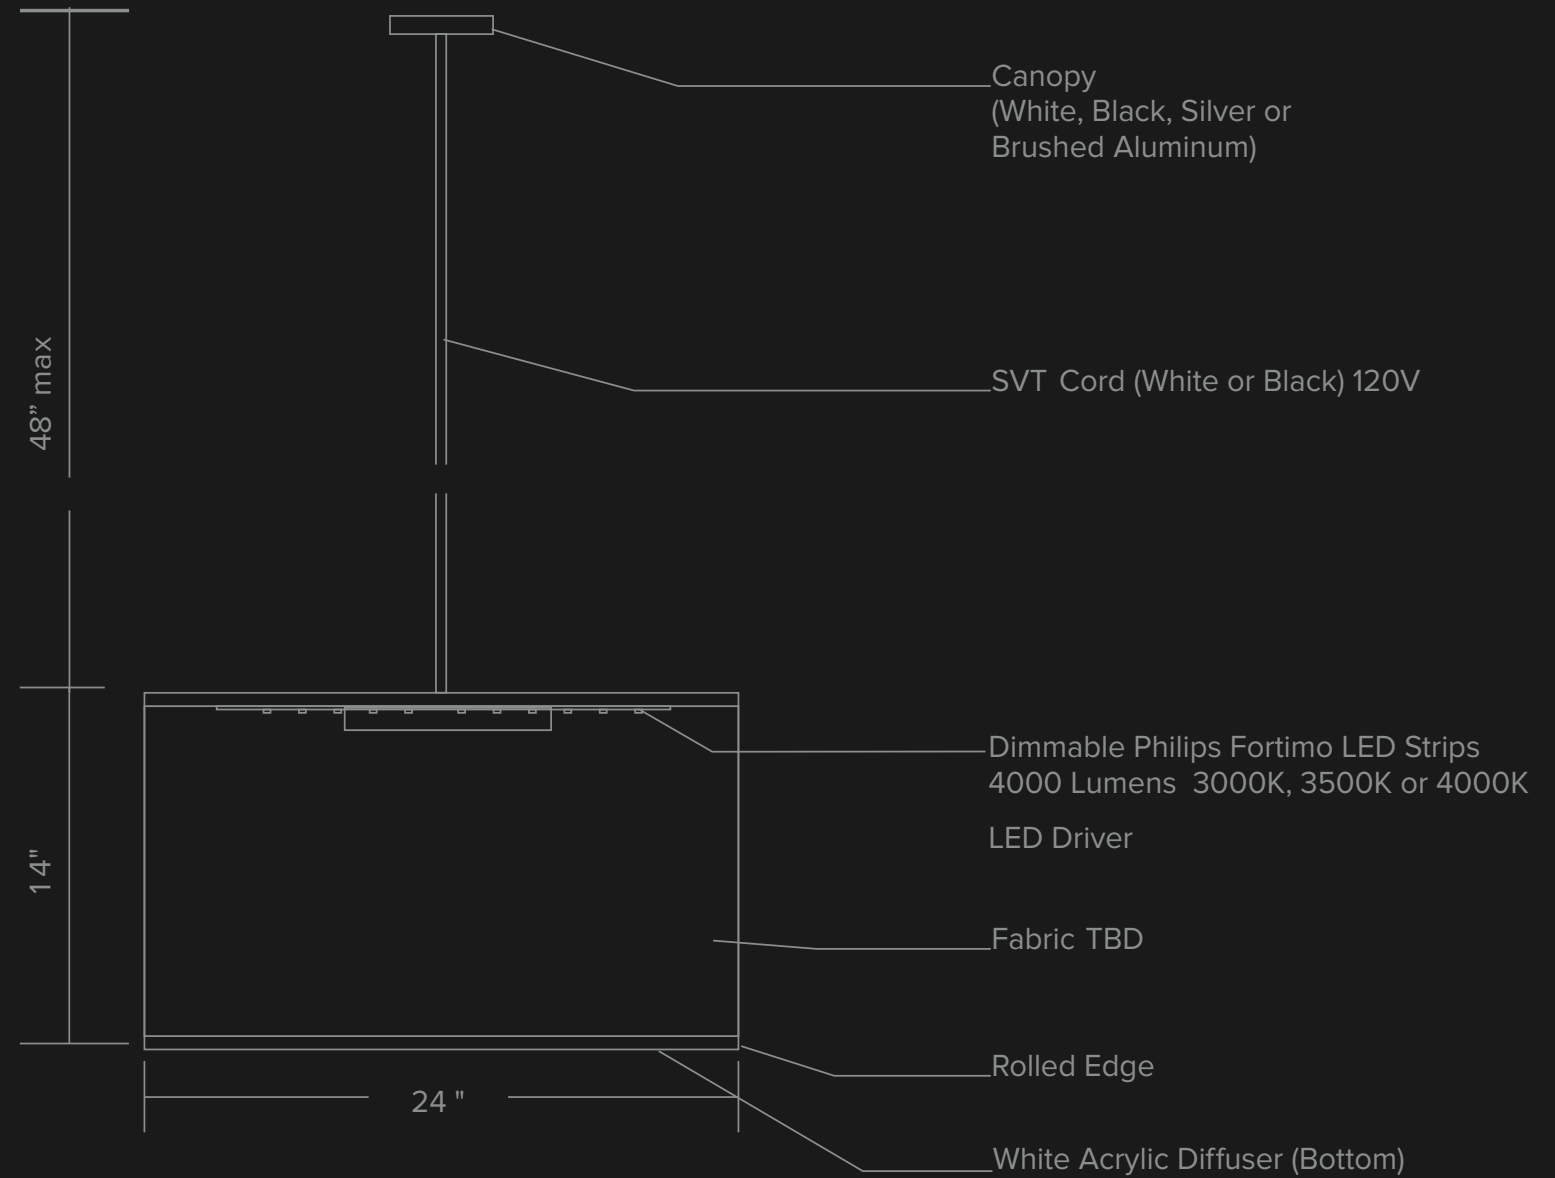

Part Number/numéro de produits:
AB-DRUM-SC-24-LED

THE FINAL PRODUCT MAY VARY SLIGHTLY
COMPARE TO THE APPROVED TECHNICAL DRAWING

TOUS LES DESSINS DEMEURENT LA PROPRIÉTÉ DE LAMPOLITE
ALL DRAWINGS REMAIN THE PROPERTY OF LAMPOLITE

24 INCHES DRUM

Incandescent

LUMINAIRE PROPERTIES

Number of lamps: 3
Lumens per lamp: 1690.0
Input watts: 300.0
Distribution: Direct
Symmetry: Quadrilateral
Photometric Type: C
Luminous shape: Rectangle
Luminous dimensions (feet)
0 - 180 Axis: 2.0
90 - 270 Axis: 2.0
Height: 2.7

Average Luminaire Luminance (cd/m²)

	0.00	22.50	45.00	67.50	90.00
0.00	1452	1452	1452	1452	1452
45.00	579	496	465	493	572
55.00	399	340	317	339	413
65.00	266	212	200	212	260
75.00	146	115	106	116	142
85.00	42	34	31	32	41