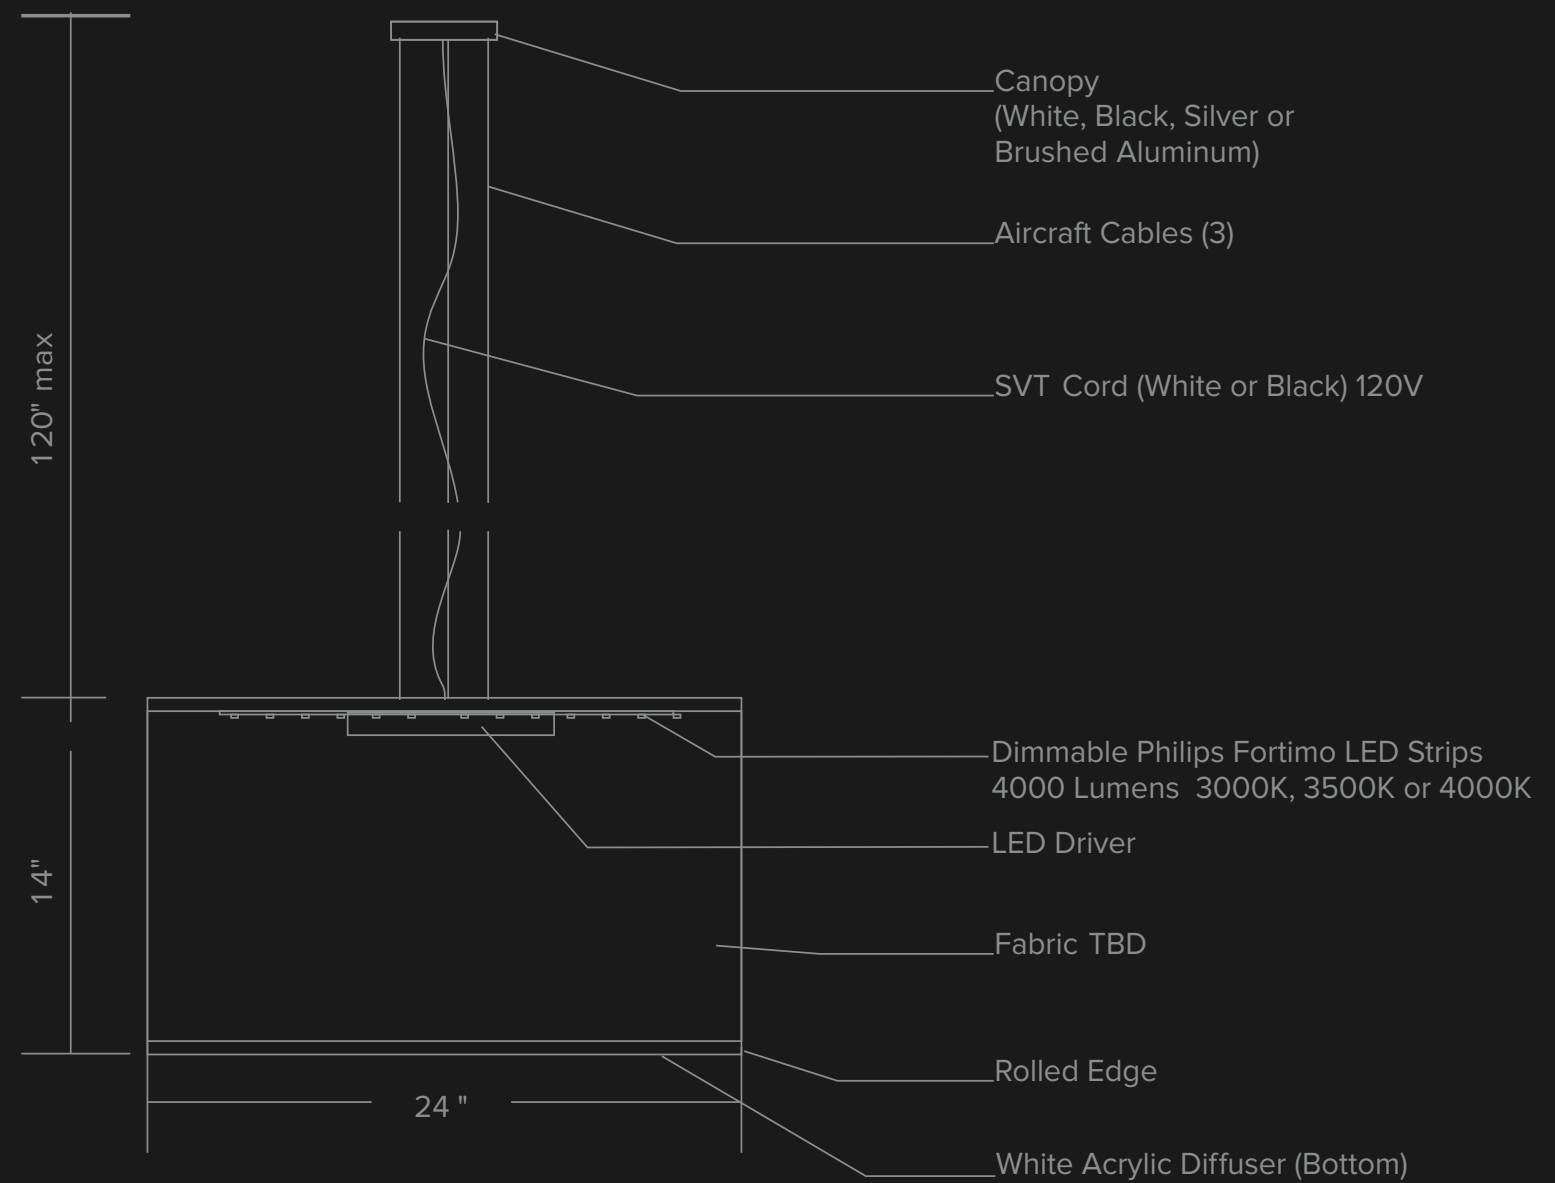

Part Number/numéro de produits:
AB-DRUM-SC-24-LED

THE FINAL PRODUCT MAY VARY SLIGHTLY
COMPARE TO THE APPROVED TECHNICAL DRAWING

TOUS LES DESSINS DEMEURENT LA PROPRIÉTÉ DE LAMPOLITE
ALL DRAWINGS REMAIN THE PROPERTY OF LAMPOLITE