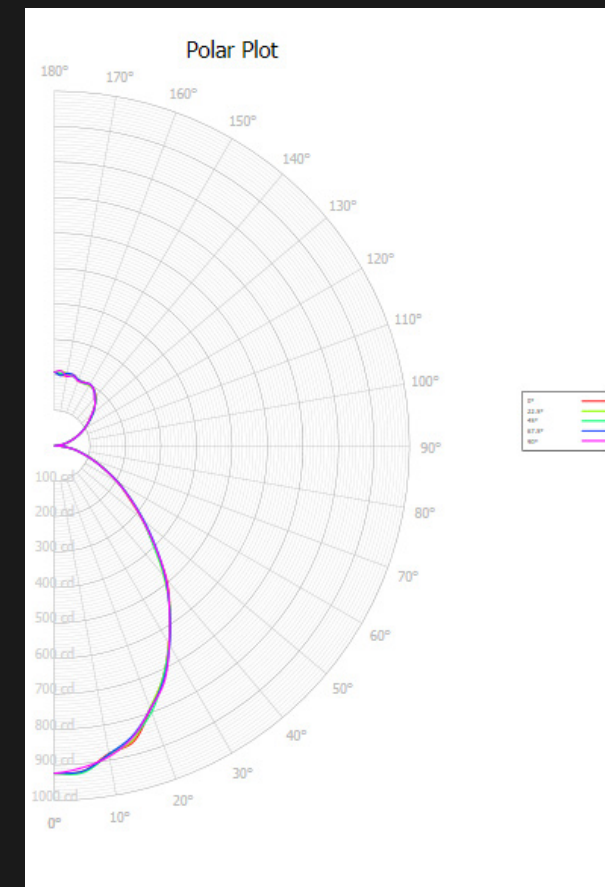

Photometric report with white fabric lamp shade

Candela Distribution

	0.00	22.50	45.00	67.50	90.00
0.00	923	923	923	923	923
5.00	920	922	925	920	910
10.00	881	885	883	883	889
15.00	863	857	850	847	851
20.00	790	787	799	790	790
25.00	723	723	723	728	733
30.00	644	645	646	649	647
35.00	567	567	568	566	565
40.00	490	479	483	486	489
45.00	396	394	393	404	401
50.00	322	325	324	329	323
55.00	256	261	262	263	260
60.00	209	204	205	208	203
65.00	154	156	156	155	154
70.00	116	116	115	113	113
75.00	80	81	79	81	78
80.00	53	54	53	53	52
85.00	22	22	22	22	22
90.00	1	0	0	0	0
95.00	11	10	10	11	10
100.00	27	26	27	27	25
105.00	41	42	41	42	42
110.00	58	58	57	59	59
115.00	77	78	78	79	78
120.00	97	98	97	98	99
125.00	116	119	119	118	117
130.00	138	141	139	142	137
135.00	161	161	161	162	161
140.00	180	180	177	179	175
145.00	194	194	193	193	193
150.00	198	196	198	201	199
155.00	198	194	198	195	197
160.00	195	198	197	198	195
165.00	207	204	202	206	203
170.00	200	207	206	207	199
175.00	201	211	204	199	212
180.00	208	208	208	208	208

Zonal Lumen Summary

Zone	Lumens	% Lamp	% Fixture
0.00 - 30.00	660	17	27
0.00 - 40.00	1012	26	41
0.00 - 60.00	1554	40	63
0.00 - 90.00	1822	47	74
90.00 - 120.00	134	3	5
90.00 - 150.00	482	12	20
90.00 - 180.00	652	17	26
0.00 - 180.00	2473	63	100

Total Luminaire Optical Efficiency = 63.42%