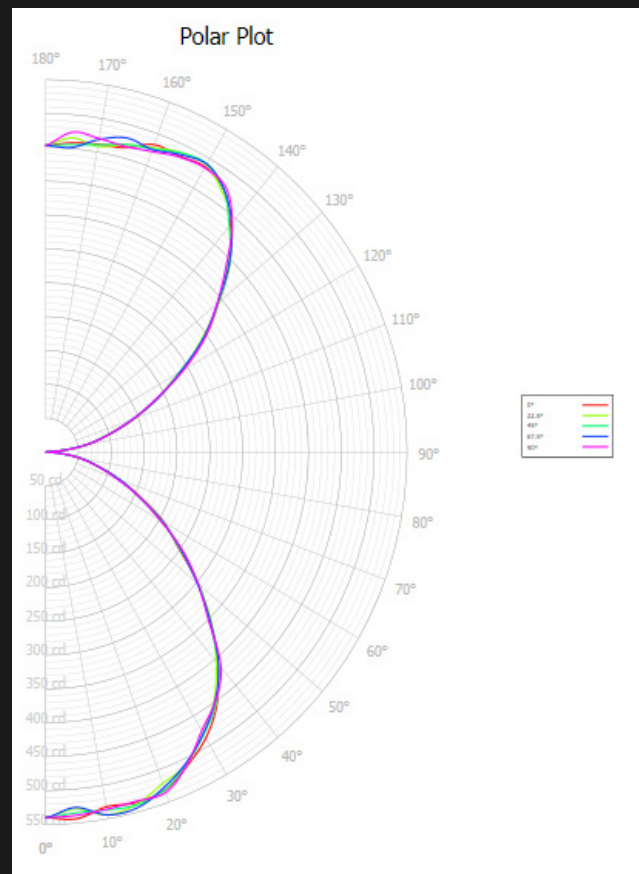

24 INCHES DRUM

Incandescent

LUMINAIRE PROPERTIES

Number of lamps: 3
Lumens per lamp: 1690.0
Input watts: 300.0
Distribution: Direct
Symmetry: Quadrilateral
Photometric Type: C
Luminous shape: Rectangle
Luminous dimensions (feet)
0 - 180 Axis: 2.0
90 - 270 Axis: 2.0
Height: 2.7

Average Luminaire Luminance (cd/m²)

	0.00	22.50	45.00	67.50	90.00
0.00	1452	1452	1452	1452	1452
45.00	579	496	465	493	572
55.00	399	340	317	339	413
65.00	266	212	200	212	260
75.00	146	115	106	116	142
85.00	42	34	31	32	41

Photometric report with white fabric lamp shade

Candela Distribution

	0.00	22.50	45.00	67.50	90.00
0.00	540	540	540	540	540
5.00	544	529	535	527	538
10.00	532	544	537	544	535
15.00	536	538	539	543	533
20.00	531	521	531	527	535
25.00	511	508	508	506	509
30.00	488	479	481	480	475
35.00	455	447	452	449	450
40.00	408	404	409	409	415
45.00	355	357	353	355	350
50.00	303	304	304	301	303
55.00	247	253	249	252	256
60.00	208	202	206	204	201
65.00	161	157	158	157	158
70.00	120	119	119	120	115
75.00	84	83	82	84	81
80.00	54	56	55	55	53
85.00	22	23	22	22	22
90.00	0	1	0	1	0
95.00	25	25	24	25	26
100.00	67	65	65	64	66
105.00	100	97	99	100	99
110.00	144	142	141	140	141
115.00	187	187	186	189	185
120.00	235	241	235	237	243
125.00	295	289	293	293	297
130.00	344	344	343	341	340
135.00	396	391	396	395	388
140.00	437	442	435	440	442
145.00	473	469	473	473	478
150.00	486	490	491	491	485
155.00	482	488	487	484	481
160.00	483	478	476	475	472
165.00	465	469	470	480	467
170.00	462	458	460	469	470
175.00	458	465	455	451	474
180.00	453	453	453	453	453

Zonal Lumen Summary

Zone	Lumens	% Lamp	% Fixture
0.00 - 30.00	439	9	14
0.00 - 40.00	718	14	23
0.00 - 60.00	1216	24	40
0.00 - 90.00	1490	29	48
90.00 - 120.00	324	6	11
90.00 - 150.00	1179	23	38
90.00 - 180.00	1583	31	52
0.00 - 180.00	3073	61	100

Total Luminaire Optical Efficiency = 60.61%

24 INCHES DRUM

LED

LUMINAIRE PROPERTIES

Number of lamps: 6
Lumens per lamp: 650.0
Input watts: 54
Distribution: Semi-Direct
Symmetry: Quadrilateral
Photometric Type: C
Luminous shape: Rectangle
Luminous dimensions (feet)
0 - 180 Axis: 2.0
90 - 270 Axis: 2.0
Height: 2.7

Average Luminaire Luminance (cd/m²)

	0.00	22.50	45.00	67.50	90.00
0.00	2485	2485	2485	2485	2485
45.00	645	548	519	562	654
55.00	413	352	333	354	421
65.00	255	210	197	209	254
75.00	139	112	102	112	135
85.00	41	32	30	33	42